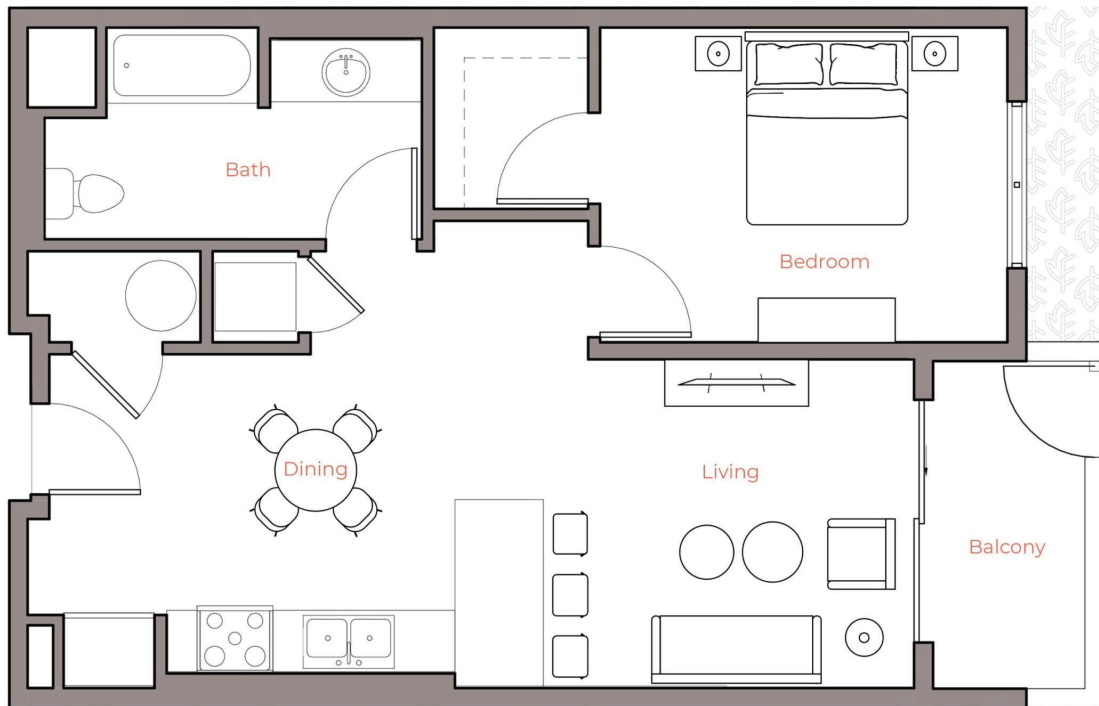

1A

652

1 BED / 1 BATH

SQ. FT.

9735 Oak St. | Bellflower, CA 90706

www.liveatedgeway.com

Floor plans are artist's rendering. All dimensions are approximate. Actual product and specifications may vary in dimension or detail. Not all features are available in every apartment. Prices and availability are subject to change. Please see a representative for details.