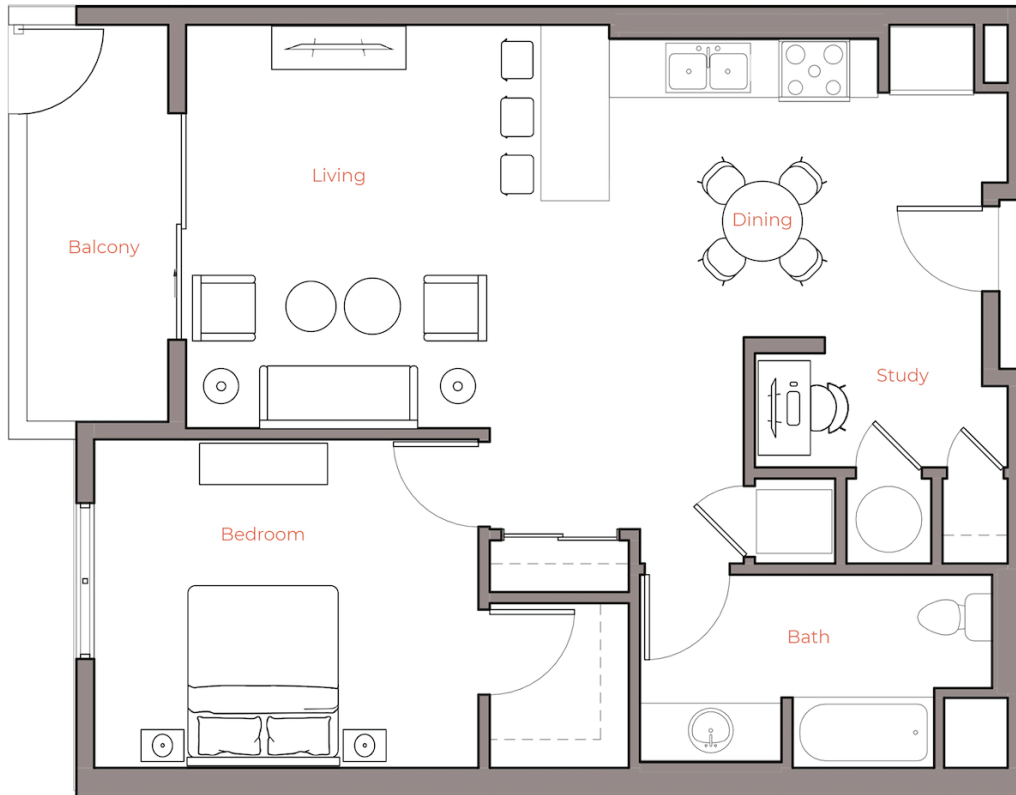

1B

798

1 BED / 1 BATH / STUDY

SQ. FT.

EDGEWAY

Downtown Bellflower

9735 Oak St. | Bellflower, CA 90706

www.liveatedgeway.com

Floor plans are artist's rendering. All dimensions are approximate. Actual product and specifications may vary in dimension or detail. Not all features are available in every apartment. Prices and availability are subject to change. Please see a representative for details.