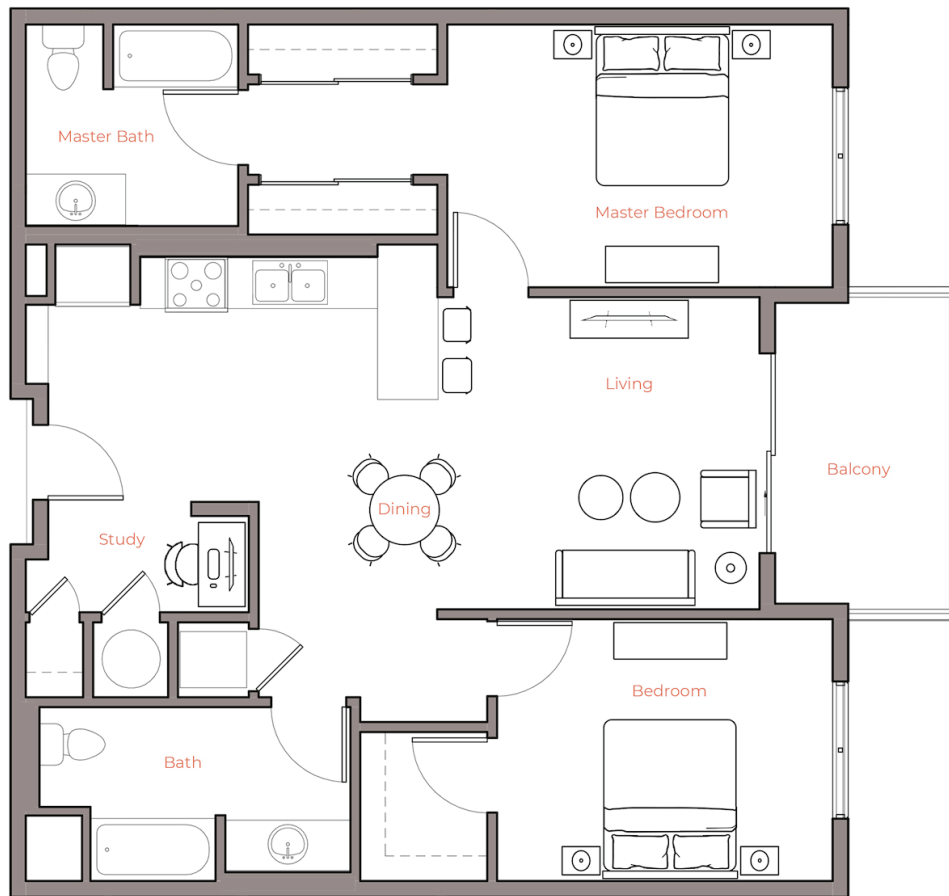

2A

1062

2 BED / 2 BATH / STUDY

SQ. FT.

9735 Oak St. | Bellflower, CA 90706

www.liveatedgeway.com

Floor plans are artist's rendering. All dimensions are approximate. Actual product and specifications may vary in dimension or detail. Not all features are available in every apartment. Prices and availability are subject to change. Please see a representative for details.