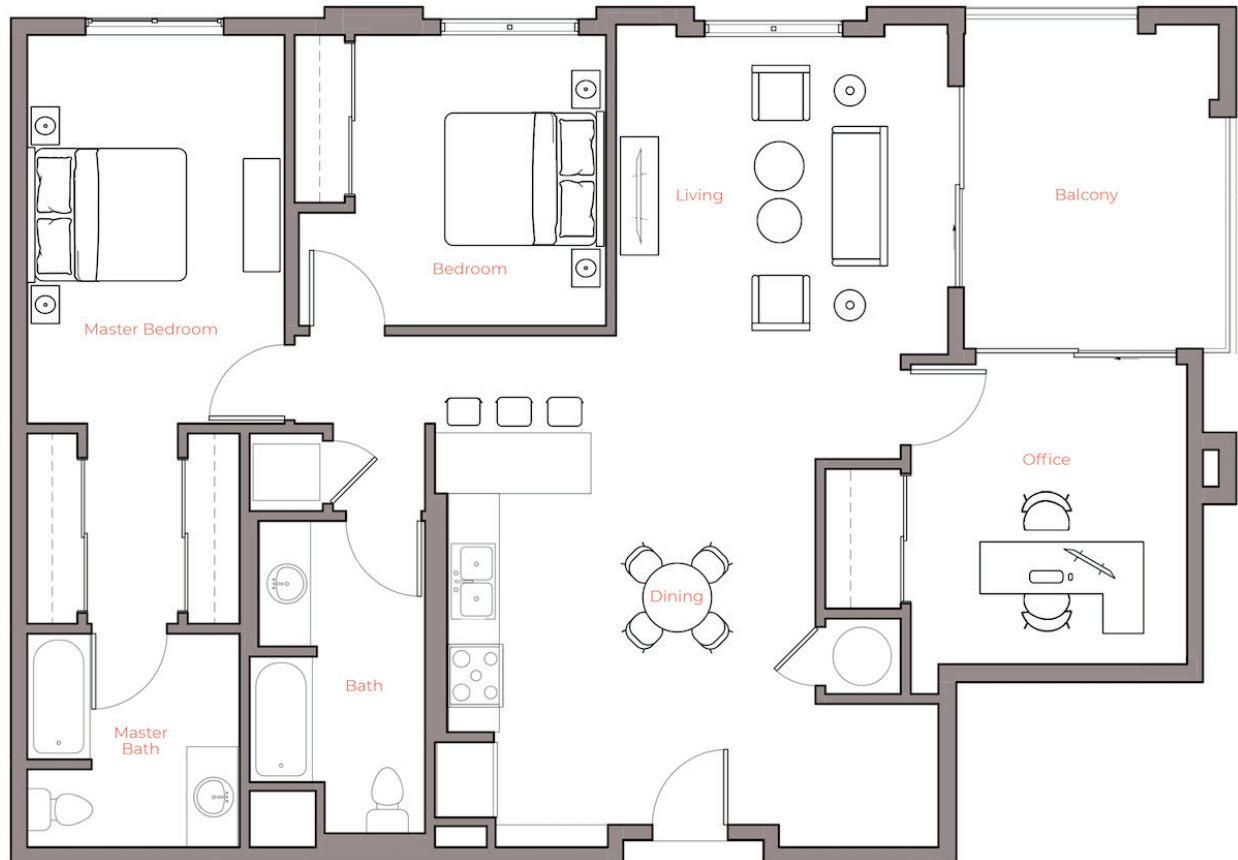

2B

1289

2 BED / 2 BATH / OFFICE

SQ. FT.

9735 Oak St. | Bellflower, CA 90706

www.liveatedgeway.com

Floor plans are artist's rendering. All dimensions are approximate. Actual product and specifications may vary in dimension or detail. Not all features are available in every apartment. Prices and availability are subject to change. Please see a representative for details.