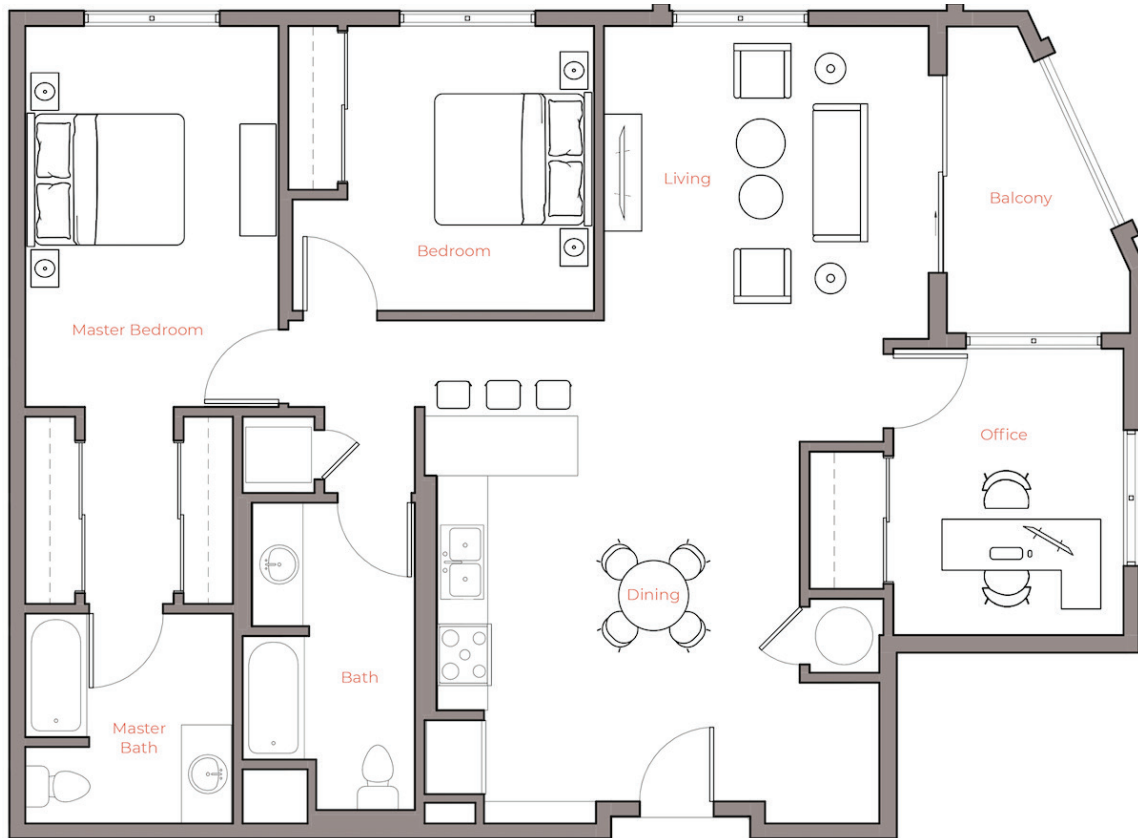

2C

1289

2 BED / 2 BATH / OFFICE

SQ. FT.

9735 Oak St. | Bellflower, CA 90706

www.liveatedgeway.com

Floor plans are artist's rendering. All dimensions are approximate. Actual product and specifications may vary in dimension or detail. Not all features are available in every apartment. Prices and availability are subject to change. Please see a representative for details.